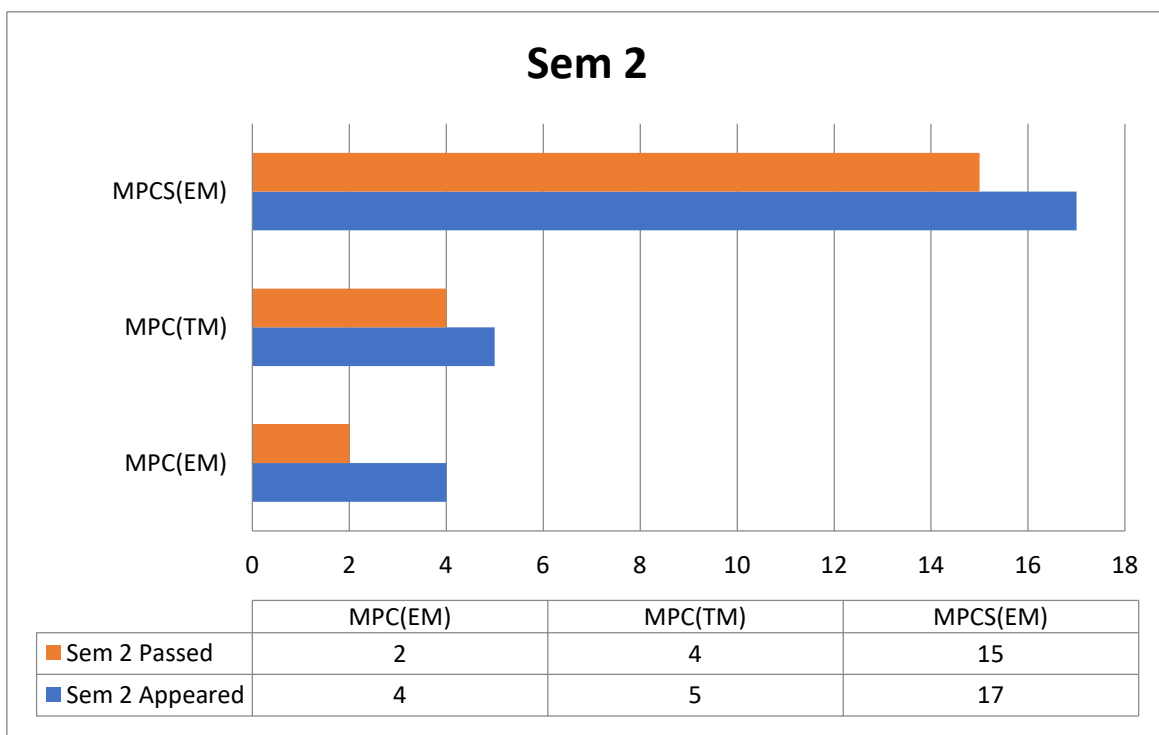

DEPARTMENT OF MATHEMATICS
RESULT ANALYSIS
2016 – 17

Sem 3

	MPC(EM)	MPCS(EM)
■ Sem 3 Passed	11	7
■ Sem 3 Appeared	13	9

Sem 4

	MPC(EM)	MPCS(EM)
■ Sem 4 Passed	12	9
■ Sem 4 Appeared	13	9

Third Year end (Paper 3)

	MPC(TM)	MPCS(EM)
Third Year End (Paper III) Passed	13	16
Third Year End (Paper III) Appeared	13	17

Third Year end (Paper 4)

	MPC(TM)	MPCS(EM)
Third Year End (Paper IV) Passed	11	16
Third Year End (Paper IV) Appeared	13	17