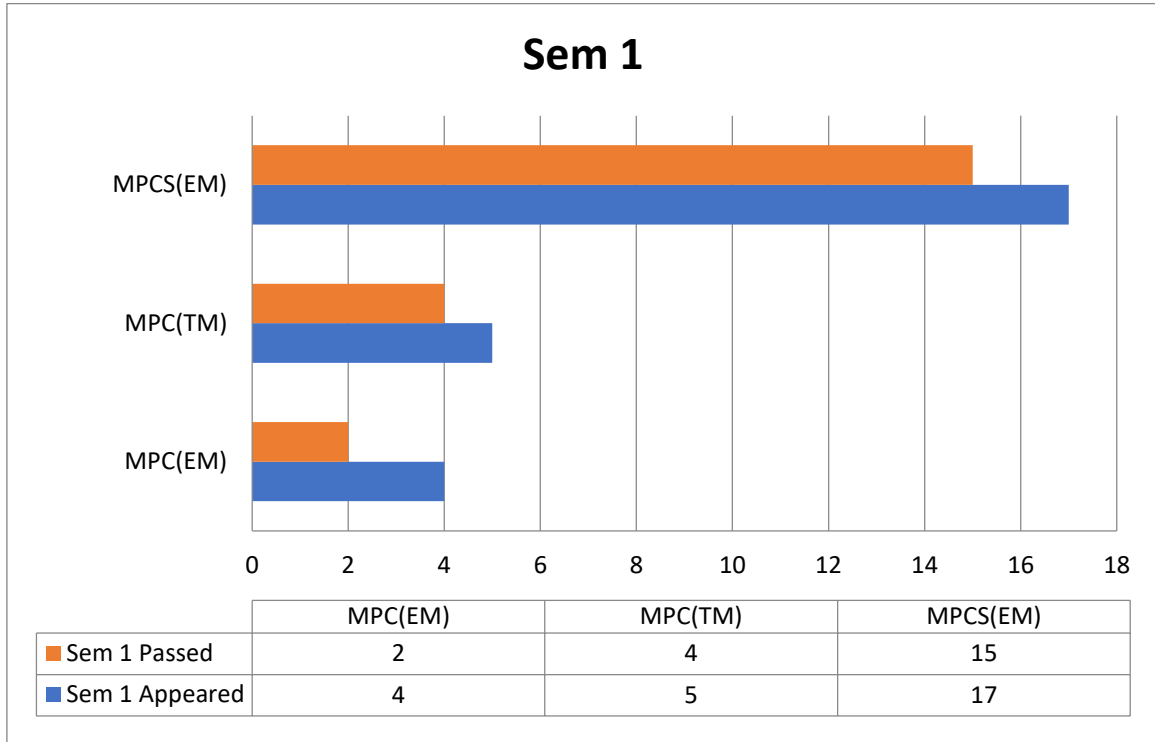

DEPARTMENT OF MATHEMATICS
RESULT ANALYSIS
2016 – 17

Sem 3

	MPC(EM)	MPCS(EM)
■ Sem 3 Passed	11	7
■ Sem 3 Appeared	13	9

Sem 4

	MPC(EM)	MPCS(EM)
■ Sem 4 Passed	12	9
■ Sem 4 Appeared	13	9

Third Year end (Paper 3)

	MPC(TM)	MPCS(EM)
Third Year End (Paper III) Passed	13	16
Third Year End (Paper III) Appeared	13	17

Third Year end (Paper 4)

	MPC(TM)	MPCS(EM)
Third Year End (Paper IV) Passed	11	16
Third Year End (Paper IV) Appeared	13	17