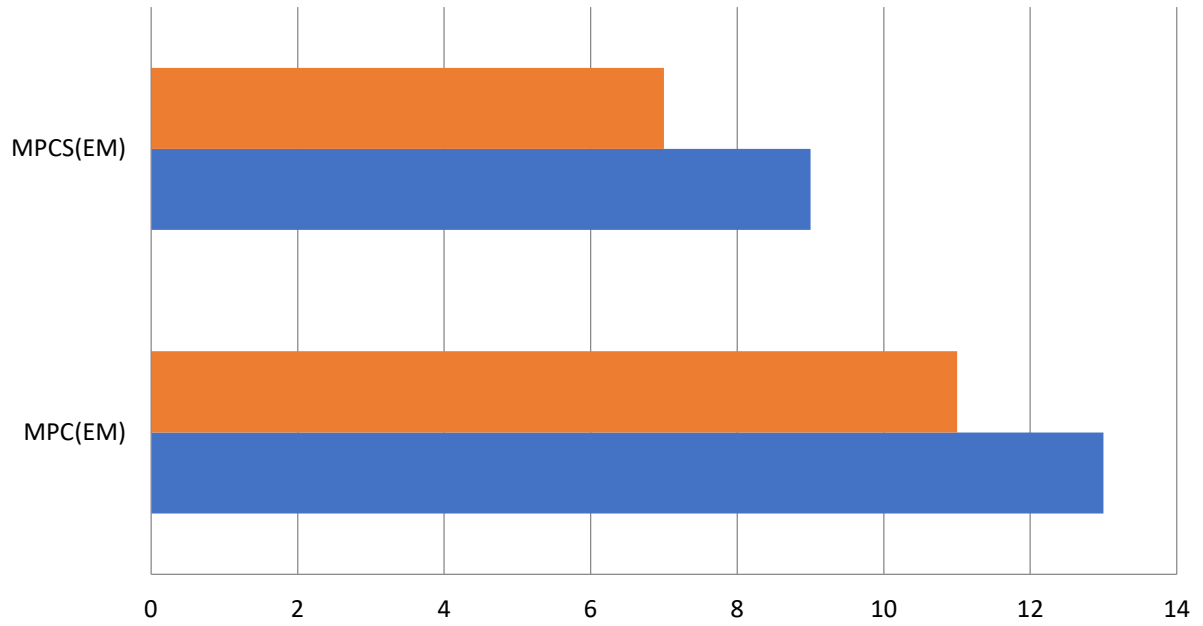

DEPARTMENT OF MATHEMATICS
RESULT ANALYSIS
2016 – 17

Sem 3

	MPC(EM)	MPCS(EM)
■ Sem 3 Passed	11	7
■ Sem 3 Appeared	13	9

Sem 4

	MPC(EM)	MPCS(EM)
■ Sem 4 Passed	12	9
■ Sem 4 Appeared	13	9

Third Year end (Paper 3)