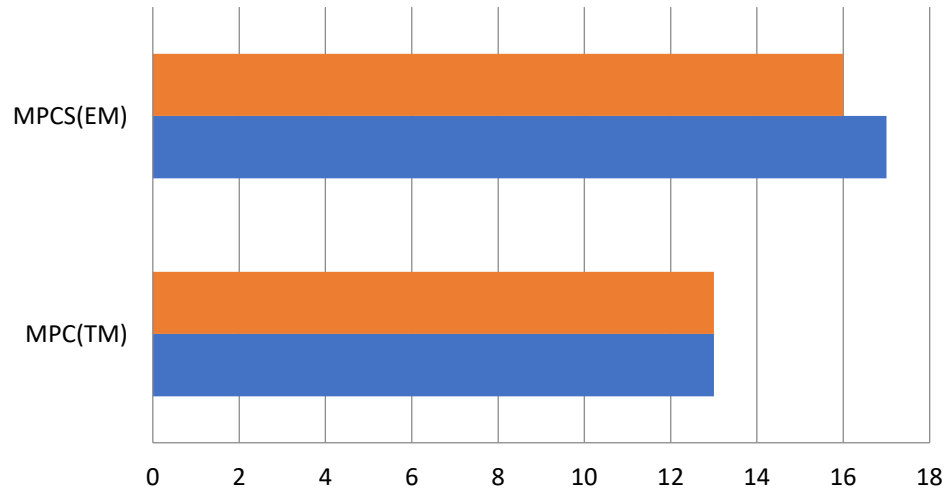

DEPARTMENT OF MATHEMATICS
RESULT ANALYSIS
2016 – 17

Sem 3

	MPC(EM)	MPCS(EM)
■ Sem 3 Passed	11	7
■ Sem 3 Appeared	13	9

Sem 4

	MPC(EM)	MPCS(EM)
■ Sem 4 Passed	12	9
■ Sem 4 Appeared	13	9

Third Year end (Paper 3)

	MPC(TM)	MPCS(EM)
Third Year End (Paper III) Passed	13	16
Third Year End (Paper III) Appeared	13	17

Third Year end (Paper 4)

	MPC(TM)	MPCS(EM)
Third Year End (Paper IV) Passed	11	16
Third Year End (Paper IV) Appeared	13	17