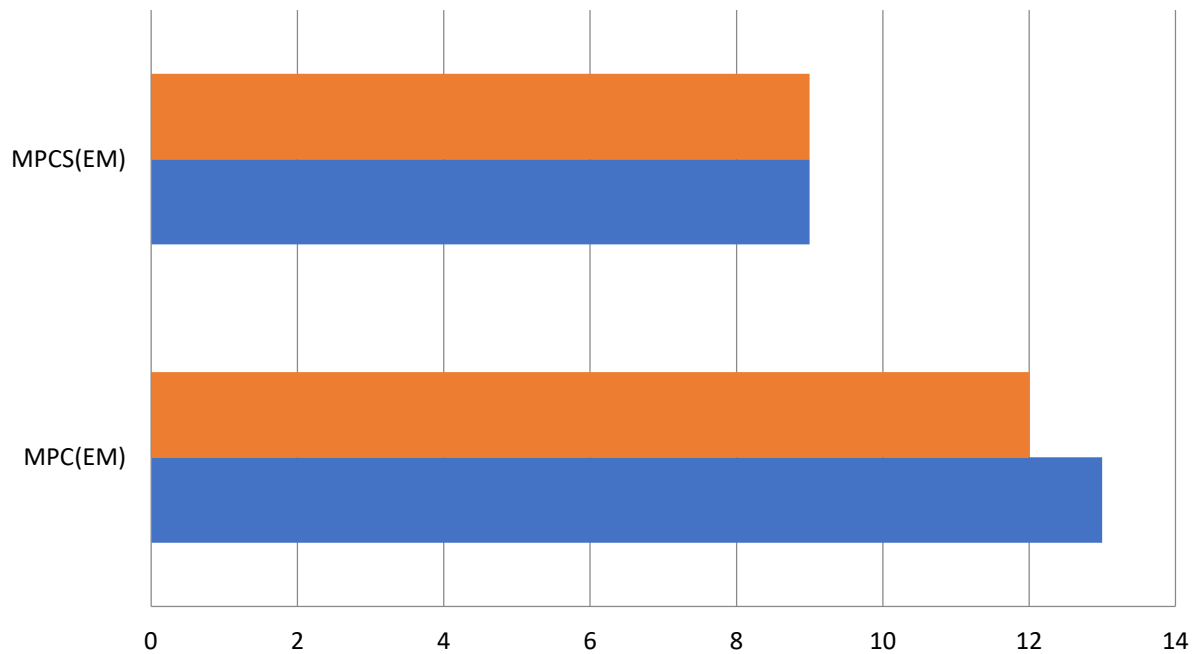

DEPARTMENT OF MATHEMATICS
RESULT ANALYSIS
2016 – 17

Sem 3

	MPC(EM)	MPCS(EM)
■ Sem 3 Passed	11	7
■ Sem 3 Appeared	13	9

Sem 4

	MPC(EM)	MPCS(EM)
■ Sem 4 Passed	12	9
■ Sem 4 Appeared	13	9

Third Year end (Paper 3)

	MPC(TM)	MPCS(EM)
Third Year End (Paper III) Passed	13	16
Third Year End (Paper III) Appeared	13	17

Third Year end (Paper 4)

	MPC(TM)	MPCS(EM)
Third Year End (Paper IV) Passed	11	16
Third Year End (Paper IV) Appeared	13	17