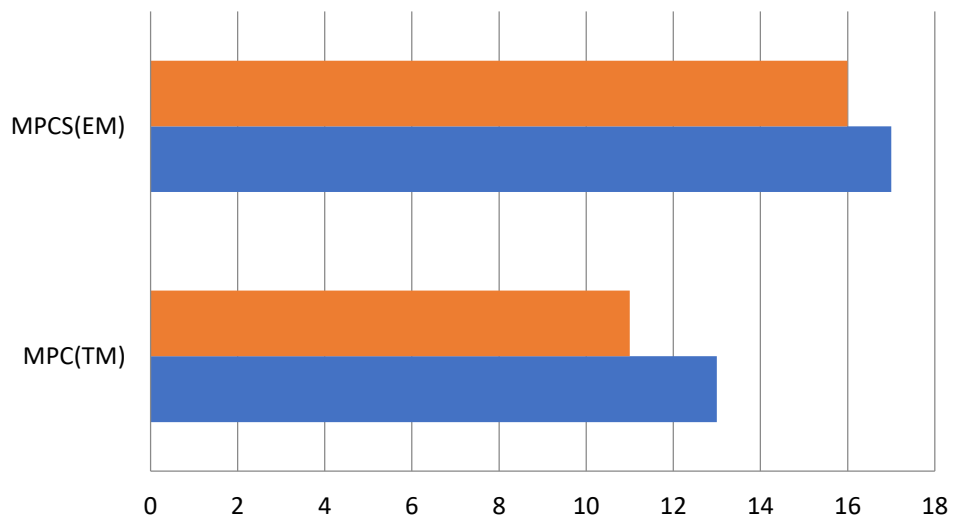

DEPARTMENT OF MATHEMATICS
RESULT ANALYSIS
2016 – 17

Sem 3

	MPC(EM)	MPCS(EM)
■ Sem 3 Passed	11	7
■ Sem 3 Appeared	13	9

Sem 4

	MPC(EM)	MPCS(EM)
■ Sem 4 Passed	12	9
■ Sem 4 Appeared	13	9

Third Year end (Paper 3)

	MPC(TM)	MPCS(EM)
Third Year End (Paper III) Passed	13	16
Third Year End (Paper III) Appeared	13	17

Third Year end (Paper 4)

	MPC(TM)	MPCS(EM)
Third Year End (Paper IV) Passed	11	16
Third Year End (Paper IV) Appeared	13	17